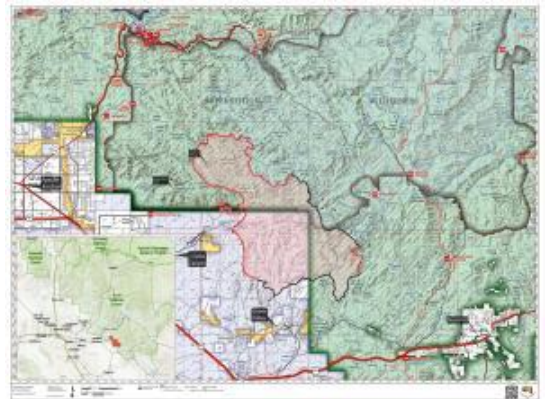

Sawtooth Fire

Unit Information

Tonto National Forest
 U.S. Forest Service
 2324 E. McDowell Rd
 Phoenix, AZ 85006

This incident is no longer being updated.

Incident Overview

The fire is fully contained and is being patrolled.

Incident Information

Basic Information

Current as of	8/18/2020, 10:44:00 AM
---------------	------------------------

Incident Type	Wildfire
Cause	Lightning
Date of Origin	Saturday May 30th, 2020 approx. 10:00 PM
Location	Superstition Mountains
Incident Commander	Alan Sinclair - Incident Commander
Coordinates	33.419 latitude, -111.301 longitude

Current Situation

Size	24,729 Acres
Percent of Perimeter Contained	100%
Significant Events	